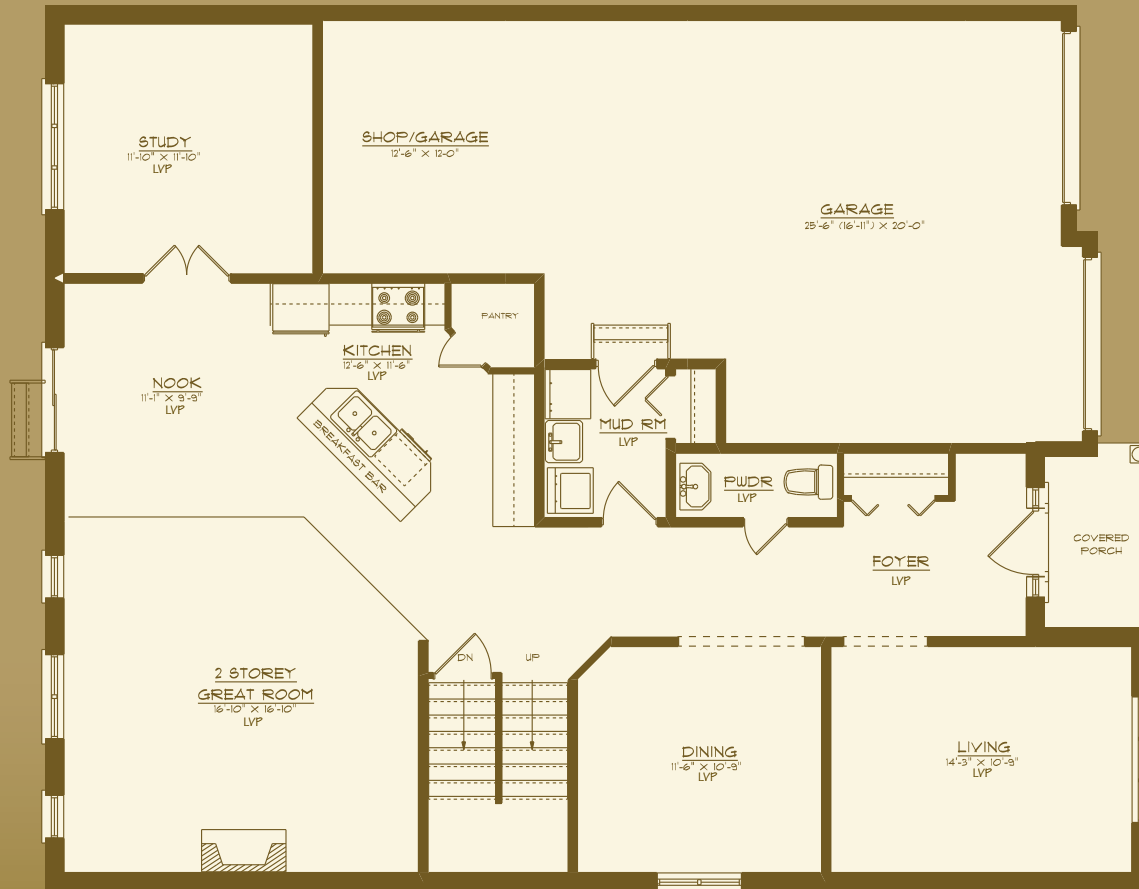

Jacobs Trail Estates

The Hachborn

Square Footage: 3,228

Bedrooms: 4

Bathrooms: 2.5

Storeys: 2

Lot Width: 50 ft.

4 Bedroom, 2 storey, 2 ½ baths,
tandem garage, main floor living &
study, 2 storey great room, main
floor laundry, second floor
computer area.

Division of Werner Bromberg Ltd.

www.bromberghomes.com

Jacobs Trail
Estates

The Hachborn

Square Footage: 3,228

Bedrooms: 4

Bathrooms: 2.5

Storeys: 2

Lot Width: 50 ft.

Main Floor 1,462 Sq. Ft.

Upper Floor 1,766 Sq. Ft.

Division of Werner Bromberg Ltd.

www.bromberghomes.com

All drawings are artist concepts of the final product and may be revised and/or improved as necessitated by Architectural controls. All floor plans are approximate dimensions. Floor areas shown include "open to below" but do not include garage or basement areas. E. & O. E.