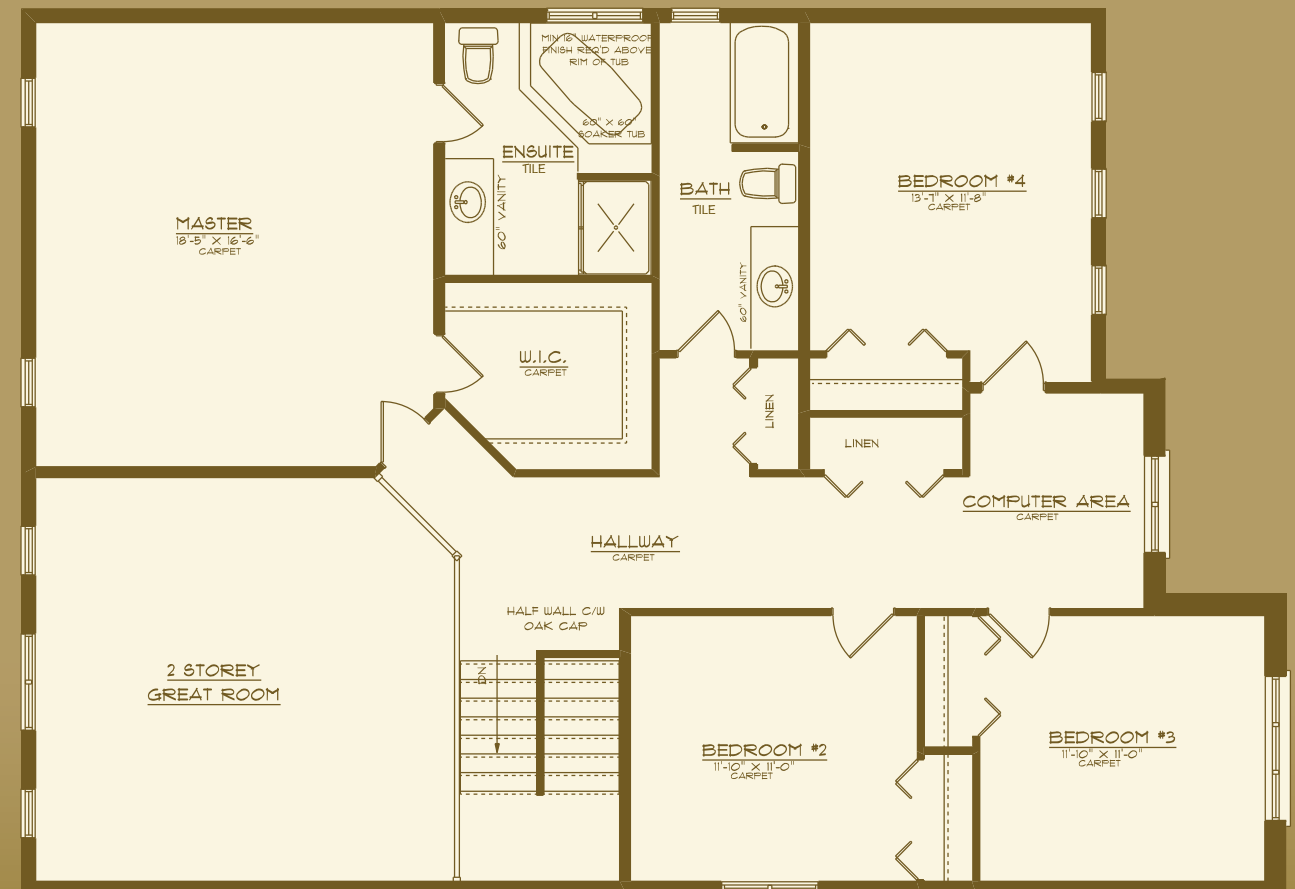

Jacobs Trail Estates

The Hachborn

Square Footage: 3,228

Bedrooms: 4

Bathrooms: 2.5

Storeys: 2

Lot Width: 50 ft.

4 Bedroom, 2 storey, 2 ½ baths,
tandem garage, main floor living &
study, 2 storey great room, main
floor laundry, second floor
computer area.

Division of Werner Bromberg Ltd.

www.bromberghomes.com

Jacobs Trail
Estates

The Hachborn

Square Footage: 3,228

Bedrooms: 4

Bathrooms: 2.5

Storeys: 2

Lot Width: 50 ft.

Main Floor 1,462 Sq. Ft.

Upper Floor 1,766 Sq. Ft.

Division of Werner Bromberg Ltd.

www.bromberghomes.com

All drawings are artist concepts of the final product and may be revised and/or improved as necessitated by Architectural controls. All floor plans are approximate dimensions. Floor areas shown include "open to below" but do not include garage or basement areas. E. & O. E.